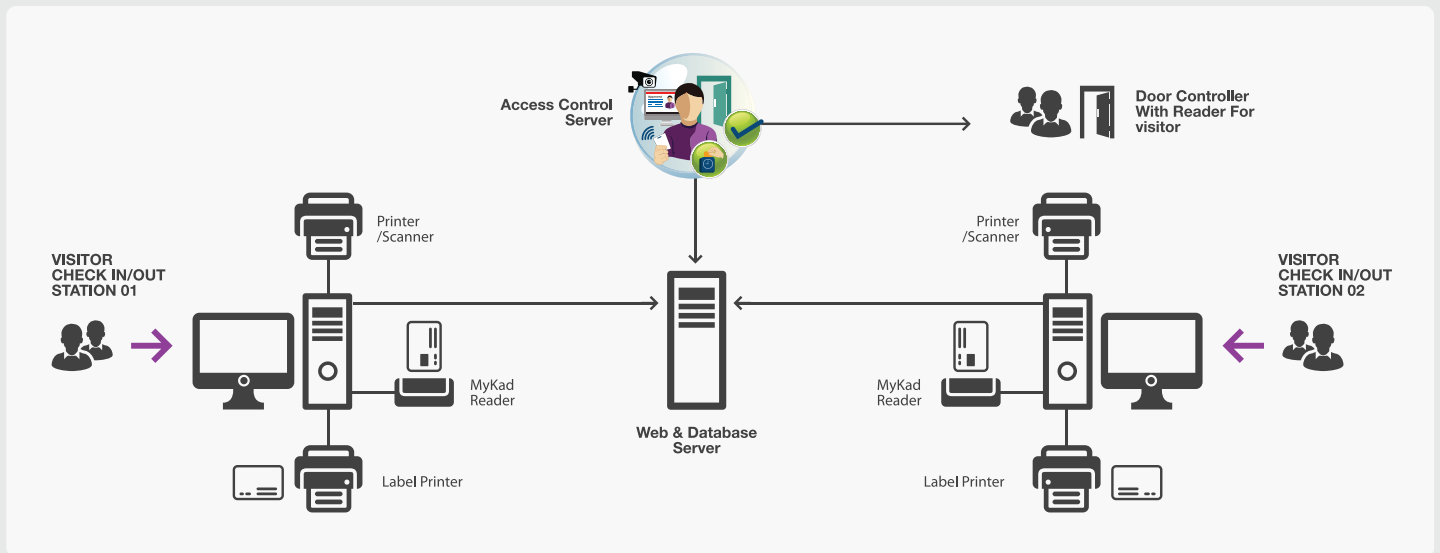

ARCHITECTURE DIAGRAM